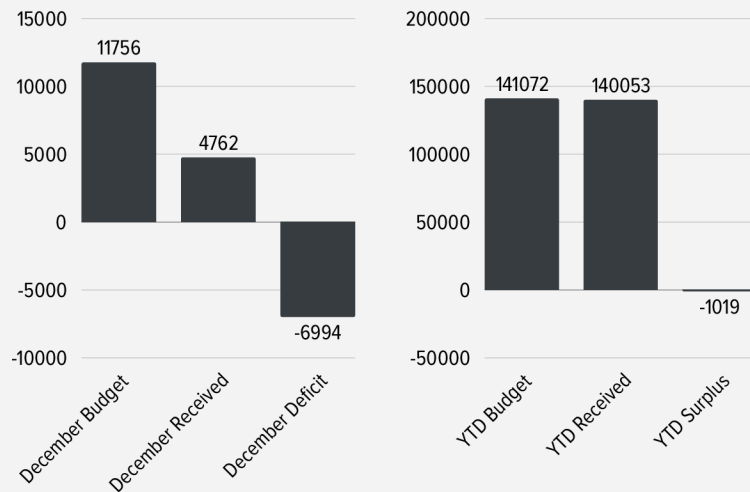

Prayer Meeting – Join us every Wednesday at 6:30 PM for a refreshing time of prayer and connection. Our weekly prayer meeting is a chance to recharge spiritually, share burdens, and grow in faith together as a church family. All are welcome!

Daily Prayer – Join us at 7:30 AM (Sun - Tue, Thu), 6:45 PM Friday, and 9 AM Sabbath in the old library for a peaceful time of prayer and connection with God. It’s the perfect way to begin the day with focus and faith. Everyone is welcome! **But there is no Sunday prayer time this week due to the holidays.**

Outreach Sabbath Next Sabbath-- Mark your calendars for our next Sabbath Outreach on January 4th, right after lunch! This is a meaningful opportunity to come together, share God’s love, and make a positive impact. Everyone is welcome to join us! If you would like more information, please be sure to contact Keiton. We can’t wait to see you there!

New Year’s Eve Game Night-- On December 31st, all are welcome to join us in bringing in the New Year with worship and fellowship. Popcorn & drinks provided. Bring your favorite snack to share (PB&J, fruit, veggies/dip, etc) A few group games are planned to start the evening. Then we will play your favorite table game of puzzle. 5:30 potluck snack supper/6:00 songs & worship/6:30 group games/7:30-9:00 table games

CHURCH BUDGET

Unscramble the letters to find the words in our

Child of God Anagram

adeilt _____

adelnnp _____

aalswy _____

acehrs _____

adeknrss _____

almps _____

beggiinn _____

deegklnow _____

agiinprs _____

eflopruw _____

SUNSET TONIGHT: 4:43 PM
SUNSET NEXT FRIDAY: 4:48 PM

INFORMATION

CONNECT

Download the "Church Center" app and stay connected with our church

PRAYER

7:30 am Sun - Tuesday Thur*
6:00 am Wed via zoom
6:45 pm Fri*
9:00 am Sabbath*

***Location:** Old Church Office

GIVING

Use an envelope in the pew or give online at:

franktownsda.org

CONTACT

(303) 688-8687
franktownsda.org

LOCATION

905 N. Hwy 83
Franktown, CO 80116

SOCIAL MEDIA

@franktownsda
 @FranktownSDAChurch